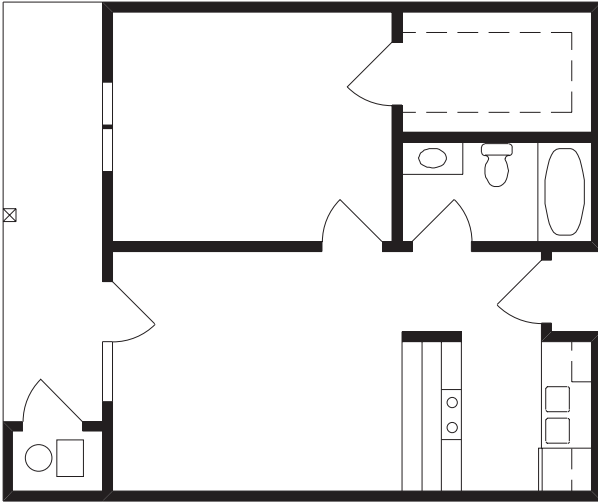

Floor Plans: Lodge Apartments

One-Bedroom

PLAN A: 615 Square Feet

Two-Bedroom

PLAN B: 800 Square Feet

Two-Bedroom, Deluxe Apartment

PLAN C: 925 Square Feet