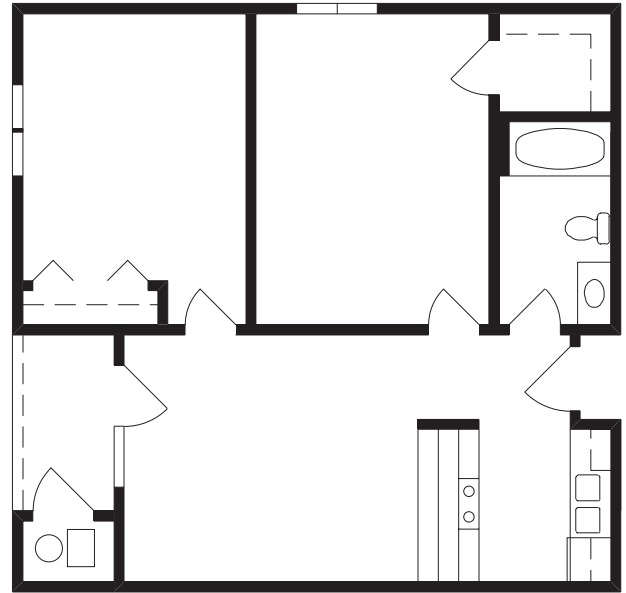

Floor Plans: Lodge Apartments

One-Bedroom

PLAN A: 615 Square Feet

Two-Bedroom

PLAN B: 800 Square Feet

Two-Bedroom, Deluxe Apartment

PLAN C: 925 Square Feet